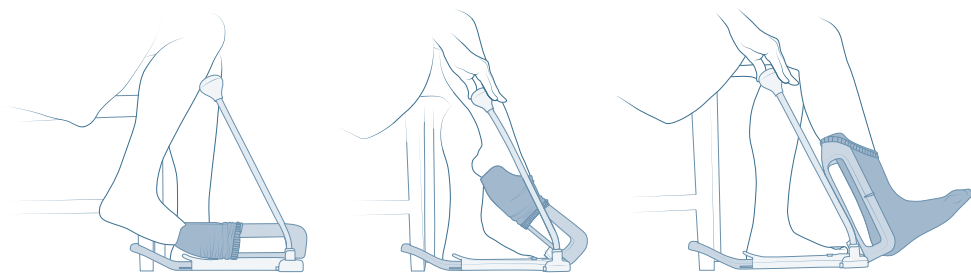

# Sockee. your key to independence

sockee  
It's easy again

US PATENT  
NO. 7364056  
& US9119494B2

THE SOCKEE IS A UNIQUE DEVICE, DEVELOPED TO ASSIST ANYONE WITH DIFFICULTY BENDING DOWN TO PUT ON AND TAKE OFF SOCKS PERFORM THIS TASK IN AN INDEPENDENT AND SAFE METHOD.

The principle of operation of this patented product allows the user maximum comfort and extended flexibility during the basic action of putting on and taking off socks. This lightweight device is equipped with a multi-functional handle, which allows the user freedom of movement and simple operation. In order to reach optimal performance, we have developed two sizes suitable for all shoe sizes. The Sockee has been developed to go with you wherever required, such as the country club, golfing and family outings. Its smart and effective design, modern and fashionable look, unique colors and premium production quality, makes The Sockee a viable product, desired in every home.

## SOCKEE BENEFITS AND FEATURES

- Simple device for sock donning
  - No bending required - keeps user's torso straight and painless
  - Comfortable multi-functional handle assembly provides easy use for both legs
  - Smart multi-function handle - sock doffer and shoe horn
  - Multiple sizes - suited to users' foot and sock size
  - Lightweight and compact - travels wherever you need it
  - High-end, sporty design
  - Premium quality
- 

## EASY TO USE HANDLE TRANSFORMS INTO A SHOE HORN AND SOCK REMOVER

The Sockee multi-functional handle attached to the Sockee doffer tip provides easy sock removal and acts as an ideal shoehorn.